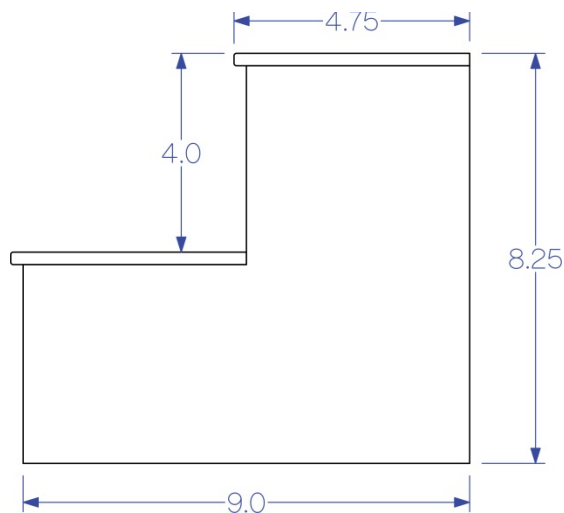

2 Tier LED Lighted Bar Shelves

Features

- NeXus LED Lighting
- Removable Acrylic Shelving
- High Gloss Black Finish
- Removable Rubber Feet
- Lifetime Warranty

Specifications

Materials

- 1/4" Thick cast acrylic shelving
- Cabinet grade MDF (Formaldehyde Free)
- Counter top grade laminate finish
- Varying finishes available.
See our Finishes Page for more options.

Electrical

- UL Listed 12v Power Supply
- 110v Standard Plug
- 6 Ft Cord
(exits back right unless otherwise specified)
- Water resistant LED lighting
- 2 watts per linear foot of shelving